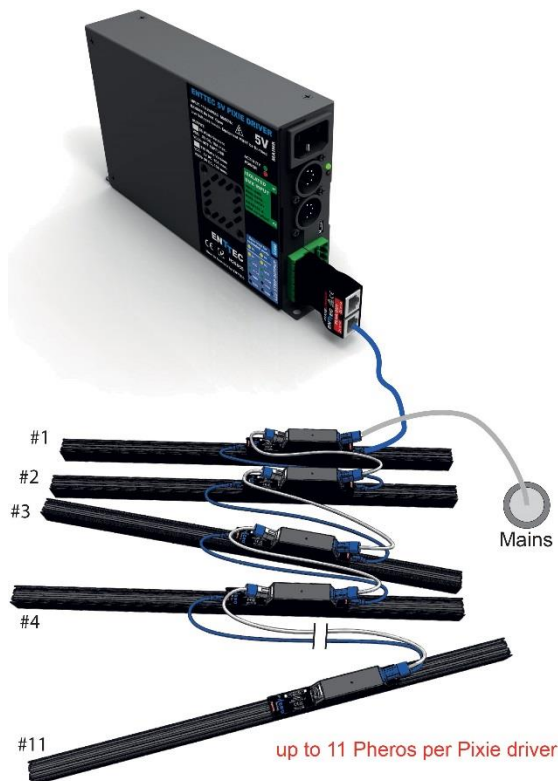

Typical Installation with Pixie Driver