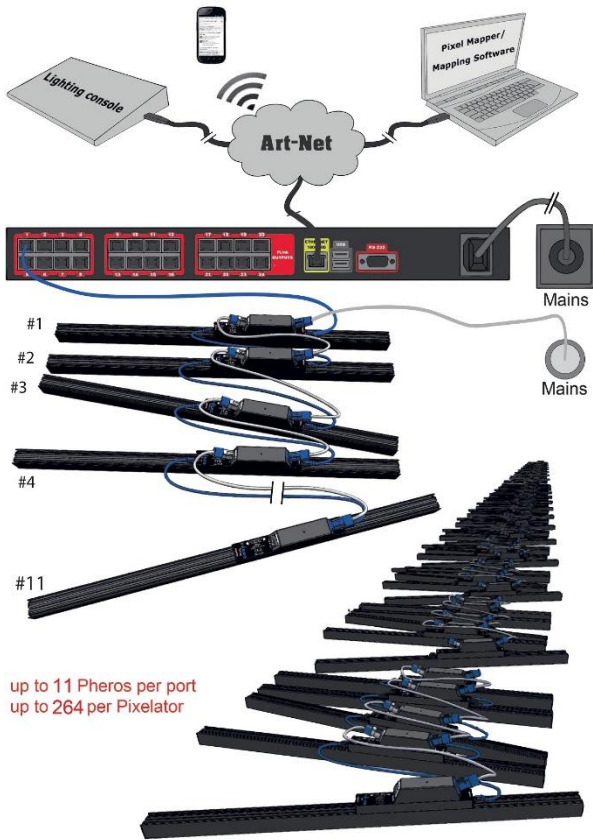

Typical Installation with Pixelator