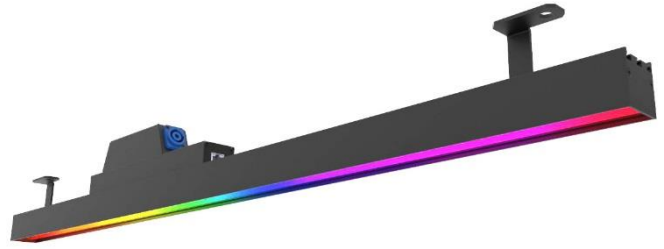

Mounting Brackets (included)