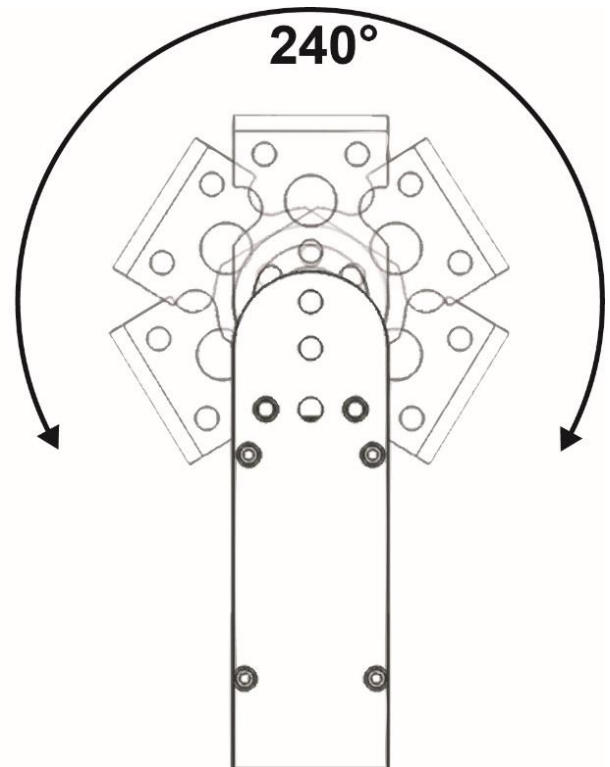

Basic Setup

- Connect the ENTTEC Phero 33 to a Plink enabled device such as ENTTEC Pixelator using a cat5/6 cable
- Power up the unit using the blue powercon connector. The power LED should light up
- Feed some data through your Plink enabled device

Typical Installation with Pixelator

Typical Installation with Pixie Driver

Bracket Rotation

Mounting Brackets (pre-attached)

Hanging cable with Gripple (Sold Separately)

Mounting bracket with Standard Truss clamp