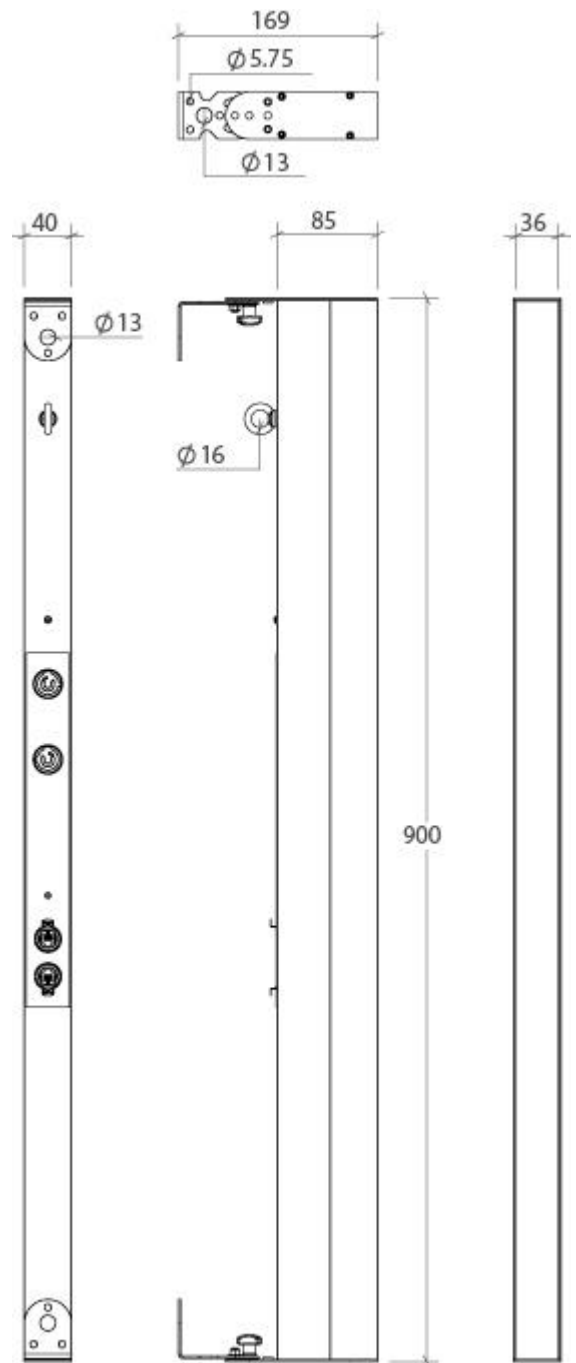

Typical Installation with Pixelator

Typical Installation with Pixie Driver

Bracket Rotation

Mounting Brackets (pre-attached)

Hanging cable with Gripple (Sold Separately)

Mounting bracket with Standard Truss clamp

Physical Dimensions (in mm)

DMX Addressing

Each Phero 33 contains 33 RGB Pixels, which means 99 DMX slots. By default, the first unit connected to the controller will auto address to DMX channel 1 to 99. Where CH1=Pixel1 Red, CH2=Pixel1 Green, CH3=Pixel1 Blue, CH4=Pixel2 Red and so on.