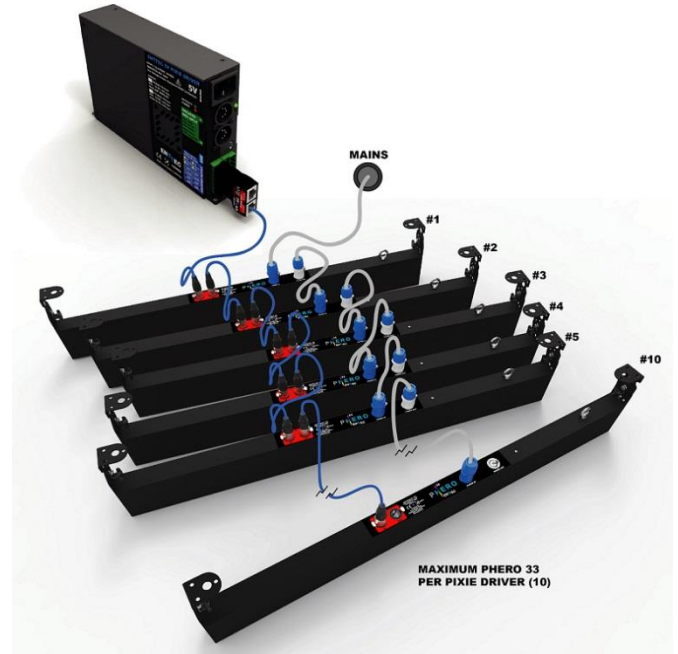

Back Panel

Box Contents

- ENTTEC PHERO 33
- Mounting brackets (pre-attached)
- This user manual

- Mains power through Powercon connectors for convenient installation
- 50,000+ hours expected LED life
- Up to 99 DMX channels through Pixelator
- Over voltage input protection

Safety

- Mains voltages inside, please never intend to open it when mains connected
- Do not expose the ENTTEC Phero 33 to rain or moisture, doing this will void the warranty
- Do not remove the cover, there are no serviceable parts inside
- This unit is intended for **indoor use only**
- Ensure proper earth connections

Basic Setup

- Connect the ENTTEC Phero 33 to a Plink enabled device such as ENTTEC Pixelator using a cat5/6 cable
- Power up the unit using the blue powercon connector. The power LED should light up
- Feed some data through your Plink enabled device

Typical Installation with Pixelator

Typical Installation with Pixie Driver

Bracket Rotation

Mounting Brackets (pre-attached)

Hanging cable with Gripple (Sold Separately)

Mounting bracket with Standard Truss clamp