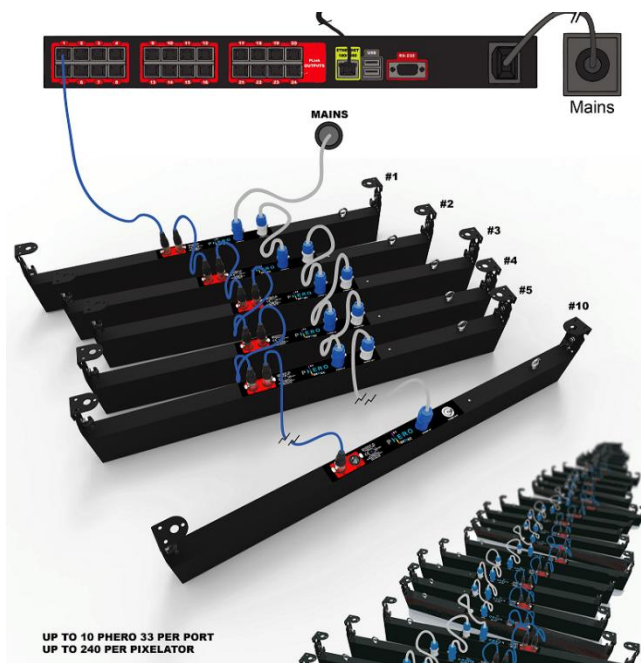

Back Panel

Box Contents

- ENTTEC PHERO 33
- Mounting brackets (pre-attached)
- This user manual

- Mains power through Powercon connectors for convenient installation
- 50,000+ hours expected LED life
- Up to 99 DMX channels through Pixelator
- Over voltage input protection

Features

- 33 independently controllable RGB Pixels
- Powercon and Ethercon for touring
- Flexible, light and slick design
- In-built Power Supply
- Compatible with ENTTEC Pixelator and Pixie driver
- PLink data bus allows to daisy-chain up to 10 units
- Standard Cat6 wiring allows up to 300m distances

Basic Setup

- Connect the ENTTEC Phero 33 to a Plink enabled device such as ENTTEC Pixelator using a cat5/6 cable
- Power up the unit using the blue powercon connector. The power LED should light up
- Feed some data through your Plink enabled device

Typical Installation with Pixelator

Typical Installation with Pixie Driver

Bracket Rotation

Mounting Brackets (pre-attached)

Hanging cable with Gripple (Sold Separately)

Mounting bracket with Standard Truss clamp